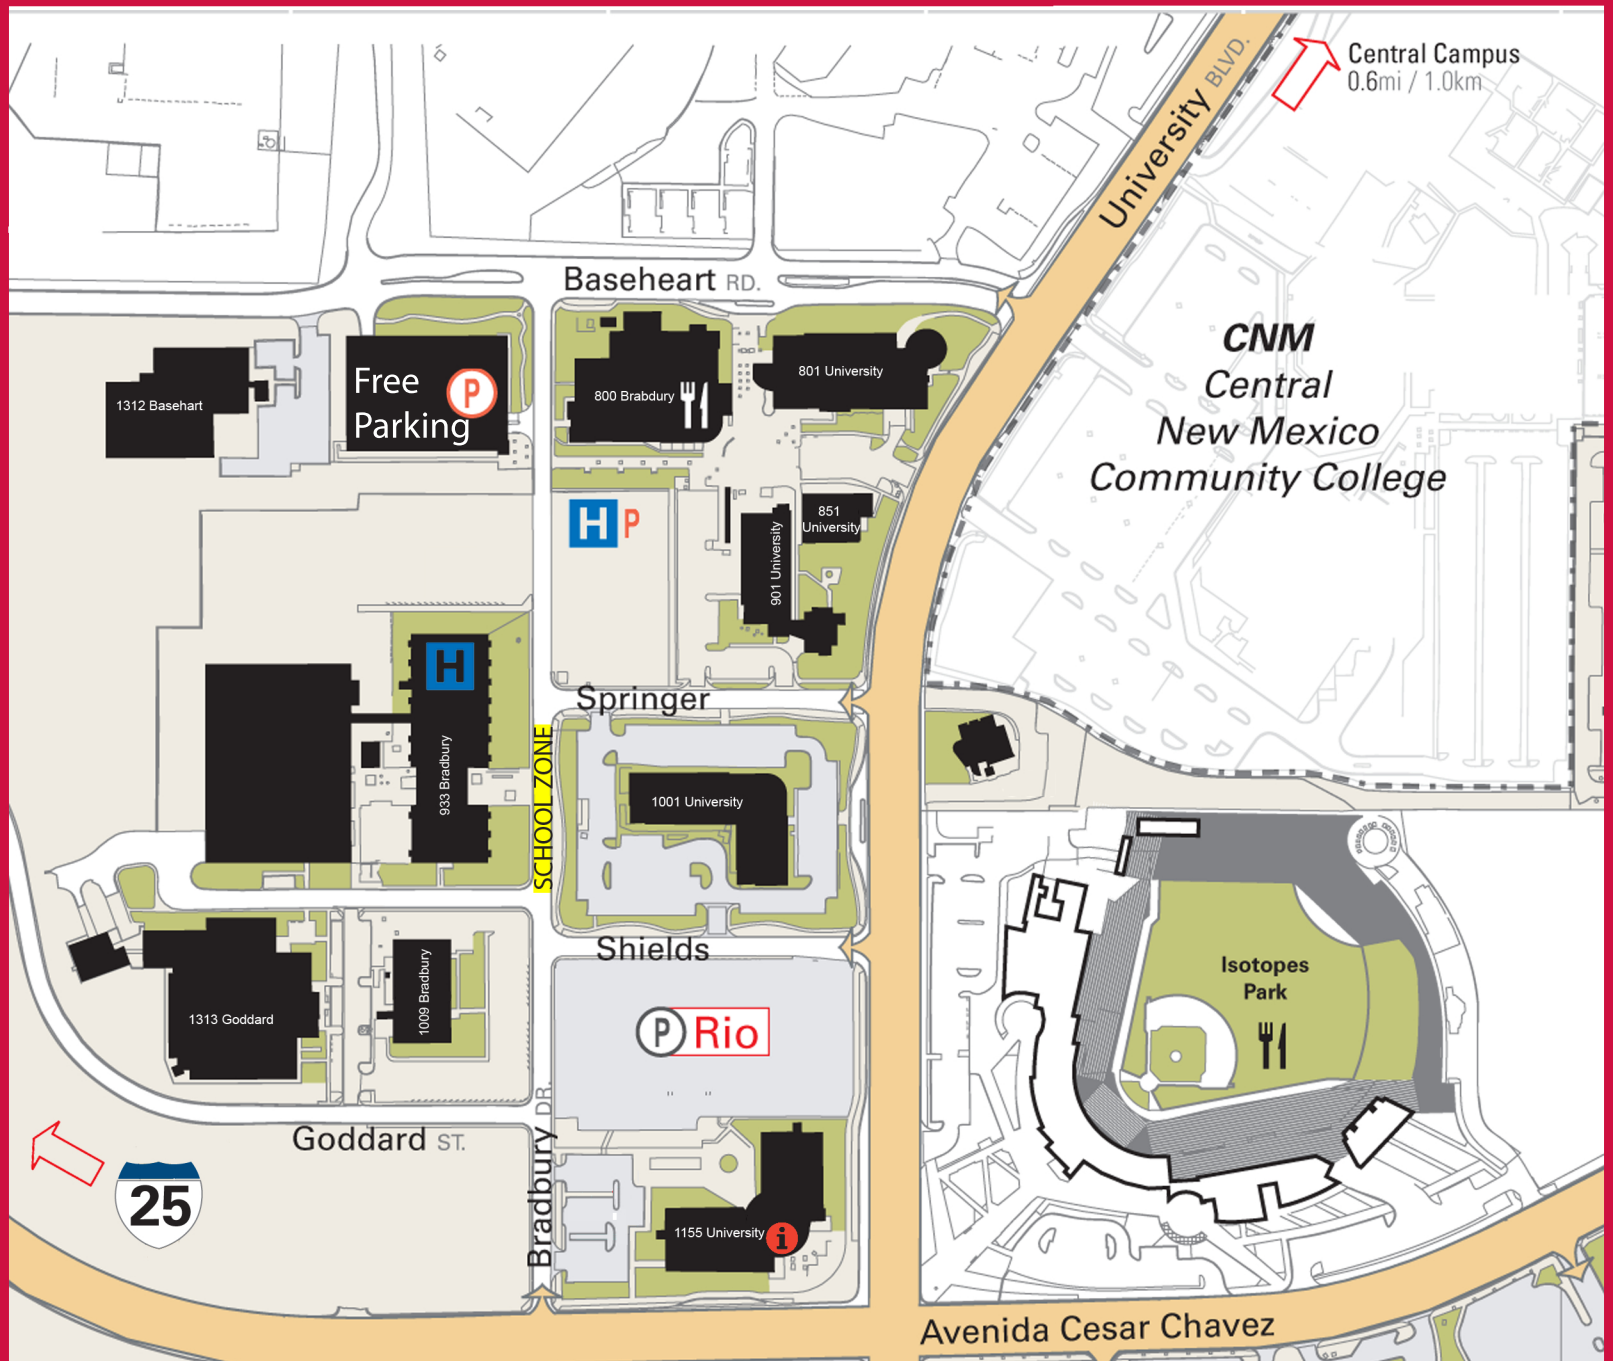

UNM SOUTH CAMPUS MAP

Welcome to the Science & Technology Park @ UNM

For more information contact the Property Management Office: 505.272.7313 office 505.272.7792 fax stp@unm.edu